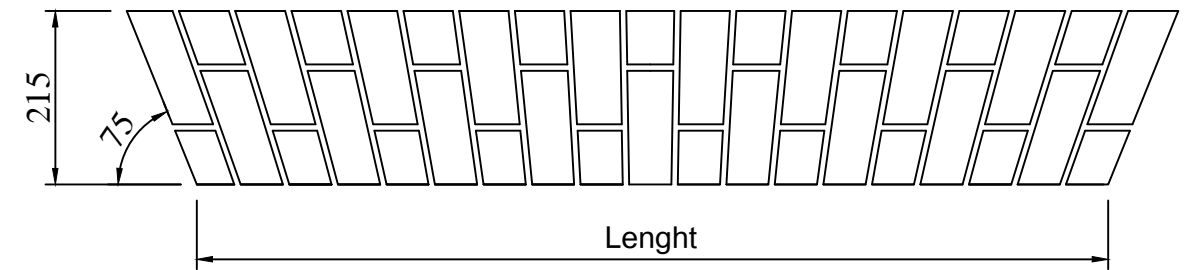

# M&U Voussoirs

Brick Voussoir

- Standard units, 215mm high with 75 degrees skew back. Arch bricks up to 327mm high, skew backs from 60 degrees to 90 degrees and profiled bricks up to 150mm deep are manufactured to order.
- Flexibility to accommodate any opening width and different designs.
- A range of standard voussoirs, key brick or key stones, and feature bricks to individual designs.