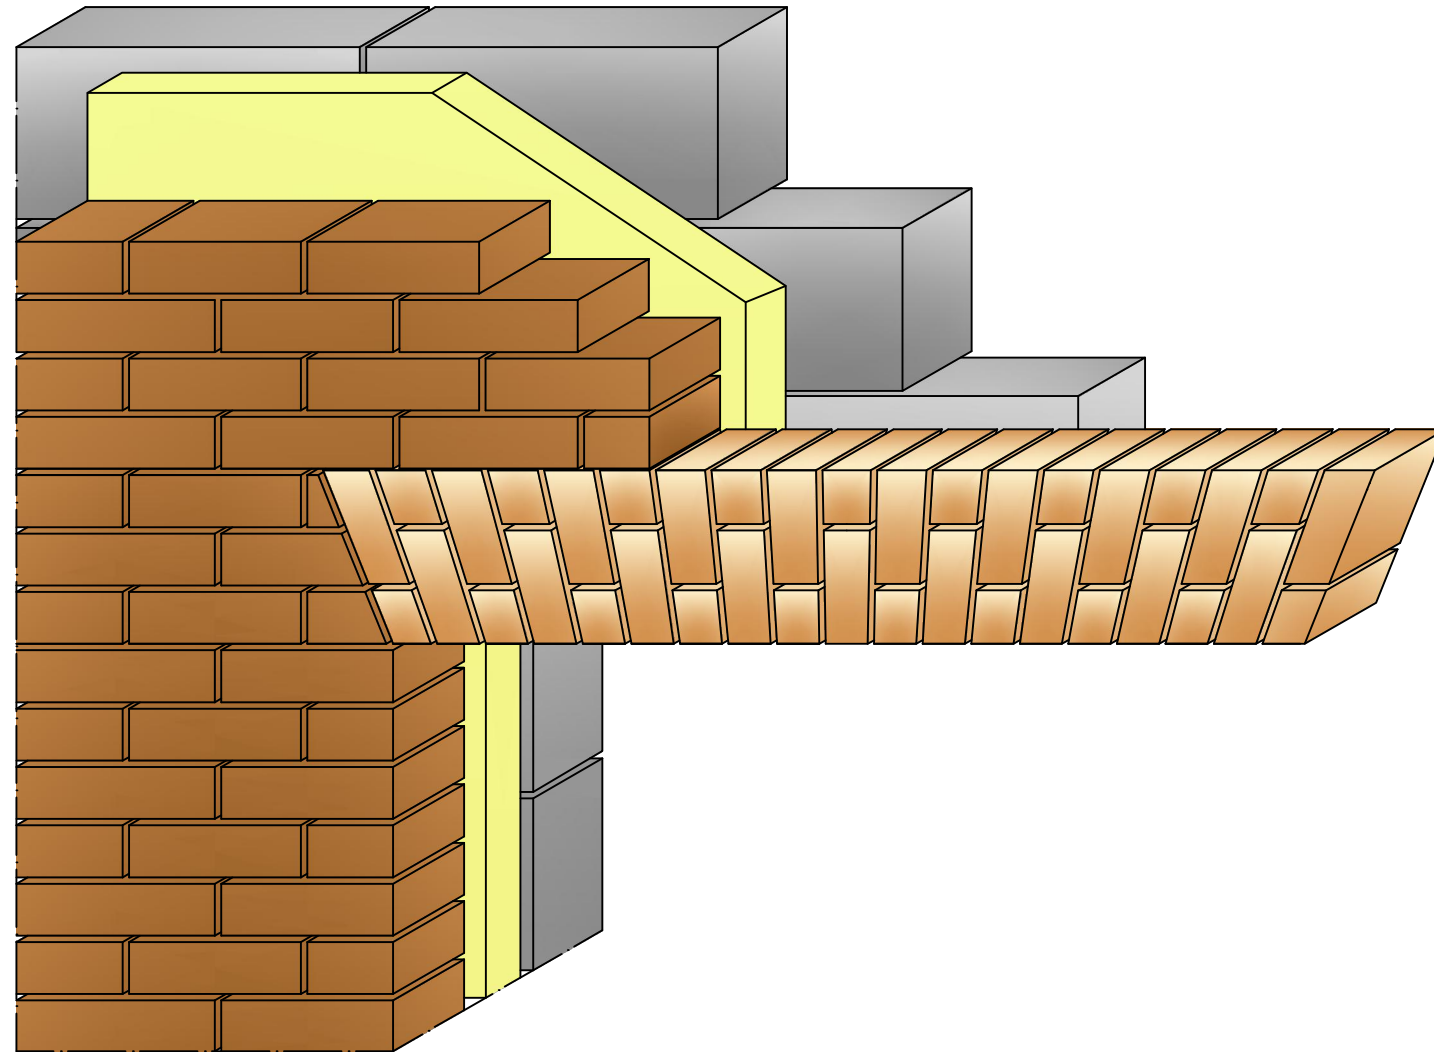

# M&U Voussoirs

Brick Voussoir

- Standard units, 215mm high with 75 degrees skew back. Arch bricks up to 327mm high, skew backs from 60 degrees to 90 degrees and profiled bricks up to 150mm deep are manufactured to order.
- Flexibility to accommodate any opening width and different designs.
- A range of standard voussoirs, key brick or key stones, and feature bricks to individual designs.

Brick Voussoir with Key Stone